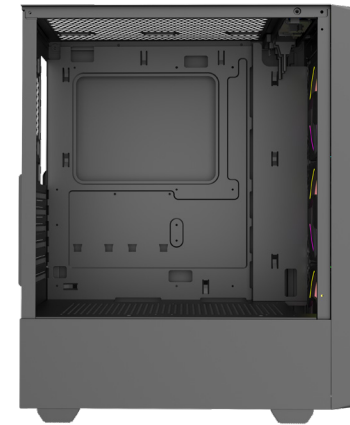

## SHADOW 450 RGB

**NEW**

### SHADOW - 450 ARGB

Gaming Case  
CP-CA-1017

<b>MB Size:</b>	ATX GAMING CASE
<b>Material:</b>	0.5mm Black Coating
<b>Front Panel:</b>	Metal Mesh
<b>Case Size:</b>	375*200*450MM
<b>Inputs:</b>	USB3.0x1 + USB1.0x2 + HD Audio. + Mic
<b>Drive Bays:</b>	3.5"HDDx1 2.5"SSDx1
<b>PCI Slots:</b>	6 Slots
<b>Cooling System</b>	FRONT 3x120mm fans REAR 1x120mm fan
<b>Capabilities:</b>	TOP 2x120mm fan
<b>Max CPU Cooler</b>	165MM
<b>Height:</b>	
<b>Max.VGA Card</b>	305MM
<b>Length:</b>	
<b>Fans Included:</b>	4xRGB FANS
<b>Features:</b>	Top with DUST FILTER
<b>Carton Size:</b>	485*252*430MM
<b>Net Weight:</b>	4.20 KGS
<b>Gross Weight:</b>	4.9 KGS

**Front:** 3 RGB Fans Included (120mm)  
**Rear:** 1 RGB Fan Included (120mm)

RGB Fans controlled by Motherboard or alternatively via button on case.