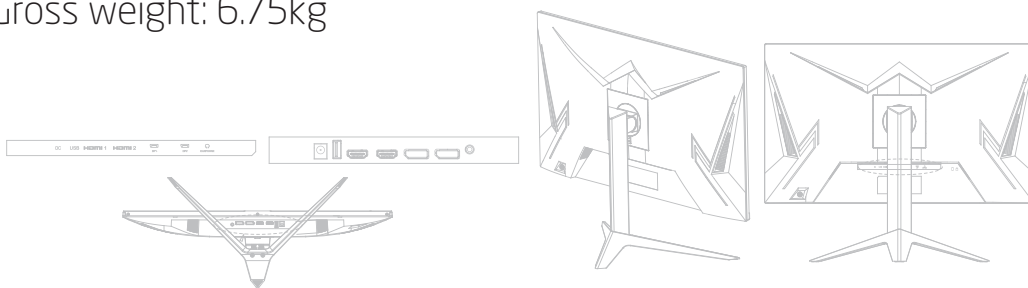

180 Hz

RGB
Color Lighting

Fast IPS Panel
High Contrast

QHD
2560 x 1440p

1ms
MPRT
Response Time