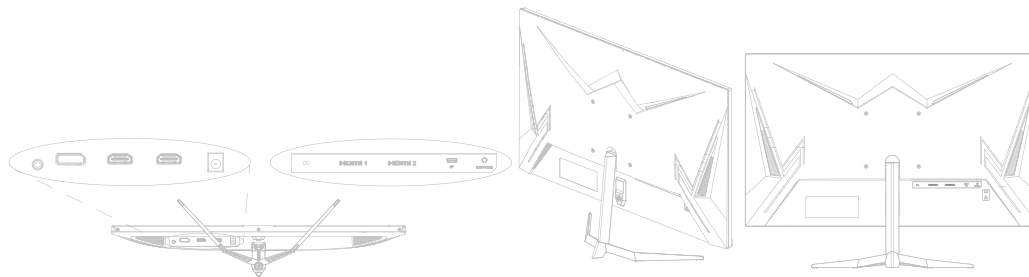

180 Hz

RGB
Color Lighting

Fast IPS Panel
High Contrast

FULLHD
1920 x 1080p