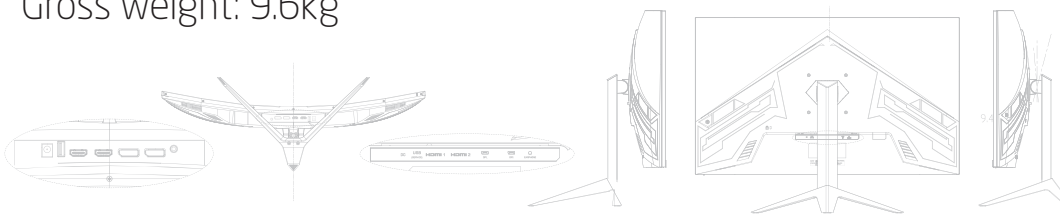

165 Hz

RGB
Color Lighting

QHD
2560x1440p

Curved
SCREEN